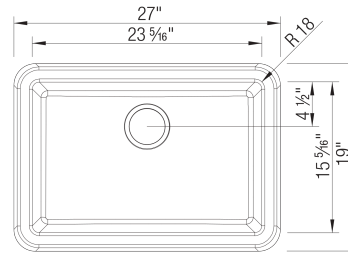

IKON 27 SILGRANIT

Design and Planning Tips

- Min cabinet size: 30 in
- Bowl depth: 9,25 in (235.0 mm)
- Apron front height: 10 in

What is included:

Installation instructions

Cabinet template

Limited Lifetime Warranty

Apron front installation only

Minimum cabinet size: 30"

Cut-out Dimensions: custom installation. Use sink as template

Sink Bowl Dimensions:

Sink Bowl Length (left-to-right): 23.31"

Sink Bowl Width (front-to-back): 15.31"

Sink Bowl Depth: 9.25"

Apron Front Depth: 10"

Drain hole compatible with 3.5" strainers or waste flanges

To protect from damage, this model must be shipped on a pallet. (Cannot be shipped UPS)

Codes/Standards: CSA B45.8-18/IAPMO Z403-2018