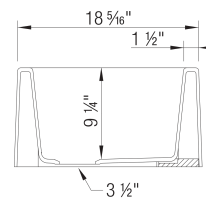

Optional Accessories

3-in-1 Basket Strainer 441231

3-in-1 Disposal Flange 441232

Warranty

BLANCO offers a limited lifetime warranty on all sinks and faucets, as well as a one-year warranty on all custom accessories.

Code/Standards Compliance

BLANCO sinks and faucets are third-party tested and certified to standards and listed by applicable certification bodies. For more information on individual product listings, contact our office or listing organization.

View our how-to videos to learn more about installing and caring for BLANCO products:

<https://www.blanco.com/us-en/service/how-to-videos/how-to-videos-for-sinks/>