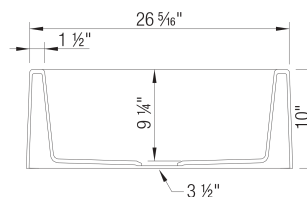

Optional Accessories

3-in-1 Basket Strainer 441231

3-in-1 Disposal Flange 441232

Warranty

BLANCO offers a limited lifetime warranty on all sinks and faucets, as well as a one-year warranty on all custom accessories.

Code/Standards Compliance

BLANCO sinks and faucets are third-party tested and certified to standards and listed by applicable certification bodies. For more information on individual product listings, contact our office or listing organization.

View our how-to videos to learn more about installing and caring for BLANCO products:

<https://www.blanco.com/us-en/service/how-to-videos/how-to-videos-for-sinks/>